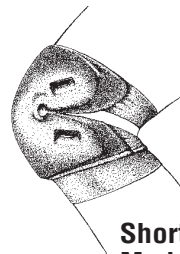

TR2[®] SOFTBALL

PROFESSIONAL PROTECTION

SLIDING SHORTS

- **4 way stretch** high quality, nylon/Lycra[®] greatly reduces riding up, chafing
- **Seamless** front with low-cut waistband
- **Colors:** White or Black

Women's
Model
1740

1/8" Breathable
Mesh

Lightweight
Breathable
Durable

KNEE GUARDS

- **Superior protection** with closed cell Vinyl nitrile foam
- **Durable face**
- **Heavy duty elastic**
- **Colors:** Black, White, Scarlet, Royal, Navy

Short Knee
Model 2400
(pair)

Long
Knee/Shin
Model 1470

PRODUCT HIGHLIGHTS

Model 1740 Women's Sliding Short:

Lightweight: Breathable 1/8" mesh padding provides protection with very little weight.

Durable: Mesh padding is one piece woven polyester - will not tear, separate or break down.

Comfortable: True 4-way stretch, high quality, nylon/Lycra greatly reduces "riding up" and chafing.
(Many other sliding shorts stretch widthwise but not lengthwise).
"Aqualflow" treated for fast evaporation of moisture.