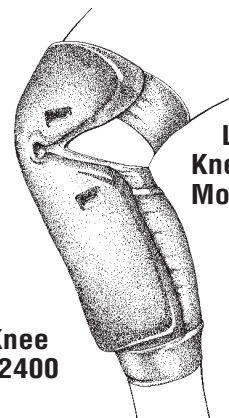

TR2[®] SOFTBALL

PROFESSIONAL PROTECTION

SLIDING SHORTS

- **4 way stretch** high quality, nylon/Lycra[®] greatly reduces riding up, chafing
- **Seamless** front with low-cut waistband
- **Colors:** White or Black

Women's
Model
1740

1/8" Breathable
Mesh

Lightweight
Breathable
Durable

KNEE GUARDS

- **Superior protection** with closed cell Vinyl nitrile foam
- **Durable face**
- **Heavy duty elastic**
- **Colors:** Black, White, Scarlet, Royal, Navy

Short Knee
Model 2400
(pair)

Long
Knee/Shin
Model 1470

PRODUCT HIGHLIGHTS

Model 1740 Women's Sliding Short:

Lightweight: Breathable 1/8" mesh padding provides protection with very little weight.

Durable: Mesh padding is one piece woven polyester - will not tear, separate or break down.

Comfortable: True 4-way stretch, high quality, nylon/Lycra greatly reduces "riding up" and chafing.
(Many other sliding shorts stretch widthwise but not lengthwise).
"Aqualflow" treated for fast evaporation of moisture.