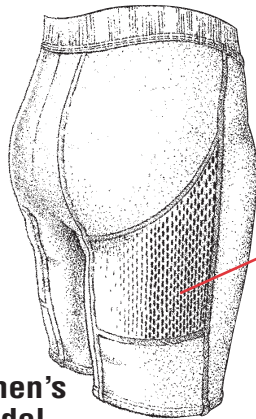

TR2[®] SOFTBALL

PROFESSIONAL PROTECTION

SLIDING SHORTS

- **4 way stretch** high quality, nylon/Lycra[®] greatly reduces riding up, chafing
- **Seamless** front with low-cut waistband
- **Colors:** White or Black

Women's
Model
1740

1/8" Breathable
Mesh

Lightweight
Breathable
Durable

KNEE GUARDS

- **Superior protection** with closed cell Vinyl nitrile foam
- **Durable face**
- **Heavy duty elastic**
- **Colors:** Black, White, Scarlet, Royal, Navy

Short Knee
Model 2400
(pair)

Long
Knee/Shin
Model 1470

PRODUCT HIGHLIGHTS

Model 1740 Women's Sliding Short:

Lightweight: Breathable 1/8" mesh padding provides protection with very little weight.

Durable: Mesh padding is one piece woven polyester - will not tear, separate or break down.

Comfortable: True 4-way stretch, high quality, nylon/Lycra greatly reduces "riding up" and chafing.
(Many other sliding shorts stretch widthwise but not lengthwise).
"Aqualflow" treated for fast evaporation of moisture.